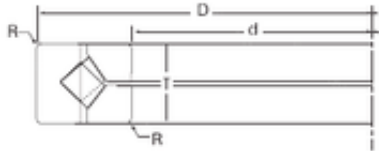

KSB Bearing Sales Co.,Ltd

JXR637050 Cross tapered roller bearing TIMKEN

Bearing No. JXR637050

Size	300x400x37 mm
Bore Diameter	300 mm
Outer Diameter	400 mm
Width	37 mm
d	300 mm
D	400 mm
T	37 mm

JXR637050 Bearing 2D drawings and 3D CAD models